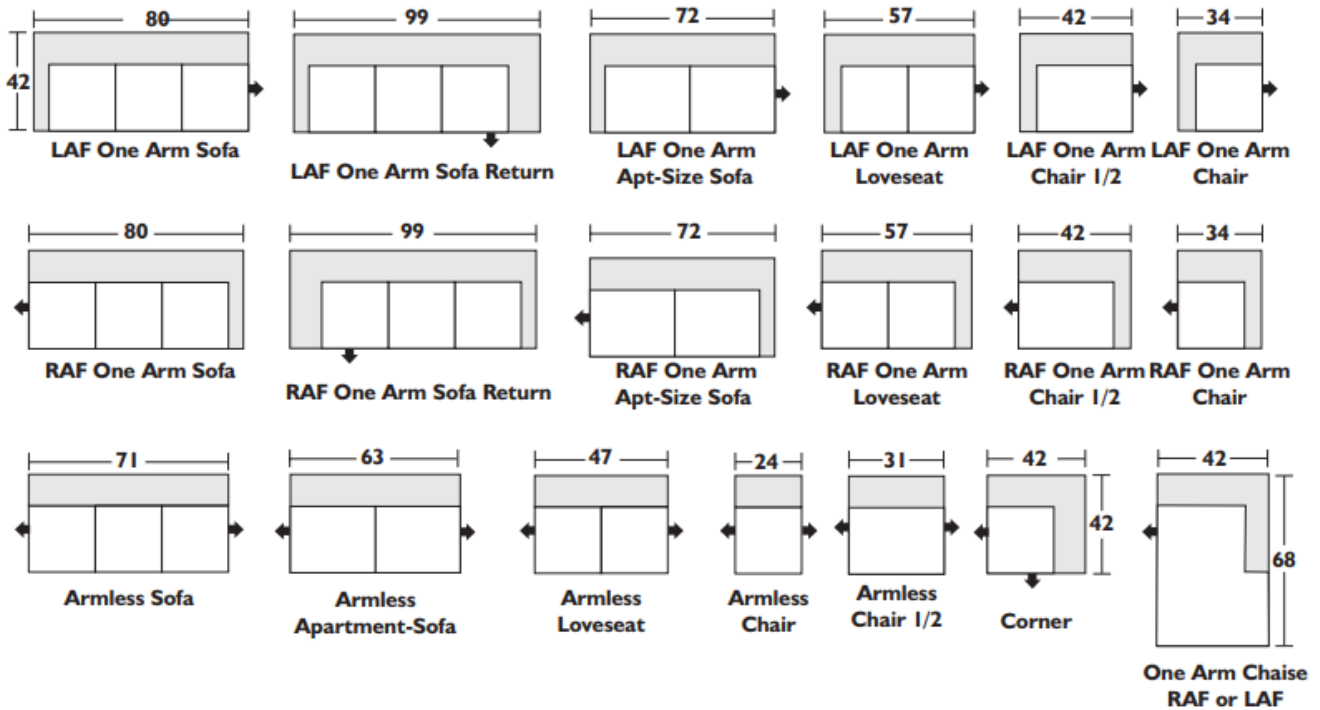

Customizable Sectional Planner

Configuration Suggestions